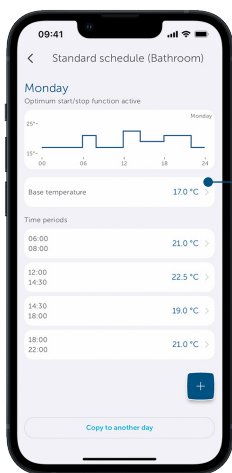

START TODAY!
**CONVENIENT AND
TAILORED HEATING**

Starter set Heating – basic

HmIP-SK26

The intuitive Homematic IP app and the radiator thermostat are ideal for getting started in a smart home. The customised heating profiles enable you to heat only the rooms you want to. The Access Point – basic is the interface to your smart home. It enables communication with up to 20 Homematic IP devices via the cloud using the app.

homematic **IP**
Smart living, simply comfortable

Manual or automatic radiator control

Connects the devices to the app via the cloud

PARTICULARLY FLEXIBLE THANKS TO WIFI 2.4 GHz

Easy installation without tools or having to change anything in your heating system

Access Point – basic:

Supply voltage	Power supply unit (5 VDC)
Supply voltage	100 V-240 V/50 Hz
Plug-in mains adapter (input)	
Ambient temperature	5 to 35°C
Dimensions (W x H x D)	100 x 40 x 19 mm
Typical Range in open space	250 m

OPEN-WINDOW DETECTION

Open windows and doors are detected via the open-window detection function or even more precisely in combination with a Homematic IP Window and Door Contact. The room temperature is lowered automatically so that no energy is wasted.