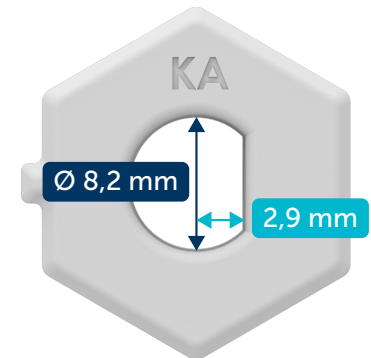

# Adapter Door knob cylinder Door lock drive – abus, cisa, bricard, axa, iseo

HmIP-ADA-DL-KA

Assuming a suitable door knob shaft geometry, the adapter for Abus, CISA, Bricard, AXA, ISEO enables the use of products such as the Door Lock Drive – pro on your door. Simply replace the existing door knob with the adapter.

## TECHNICAL SPECIFICATIONS

Weight	3.6 g
Dimensions (W x H x D)	21.9 x 20.5 x 13.8 mm