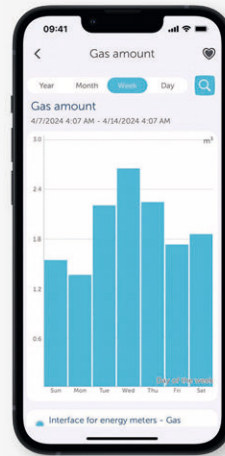

Ready for EN 50631

Benefit from the advantages of smart energy management for controlling switchable consumers (from 2025).