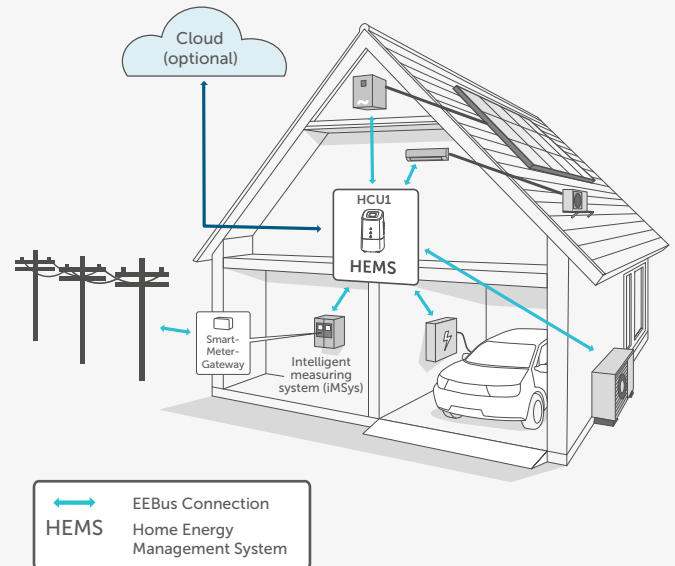

Ready for EN 50631

Benefit from the advantages of smart energy management for controlling switchable consumers (from 2025).