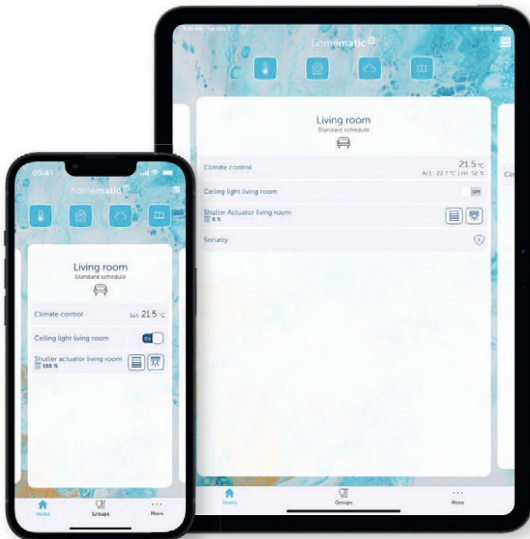

Simply comfortable

The Homematic IP app

The free app makes controlling your smart home incredibly simple. Connect, configure, monitor and control all your smart home devices conveniently from your smartphone or tablet. The app guides you step by step through the setup process and allows you to control heating, lighting, security and more – whether you're at home or on the move.

Remote access

Whether you're on holiday lying by the pool, at the supermarket checkout or at work, with Homematic IP, your home is always just a fingertip away. You can control every function of your smart home from wherever you are via the secure internet connection to our cloud servers in Germany.